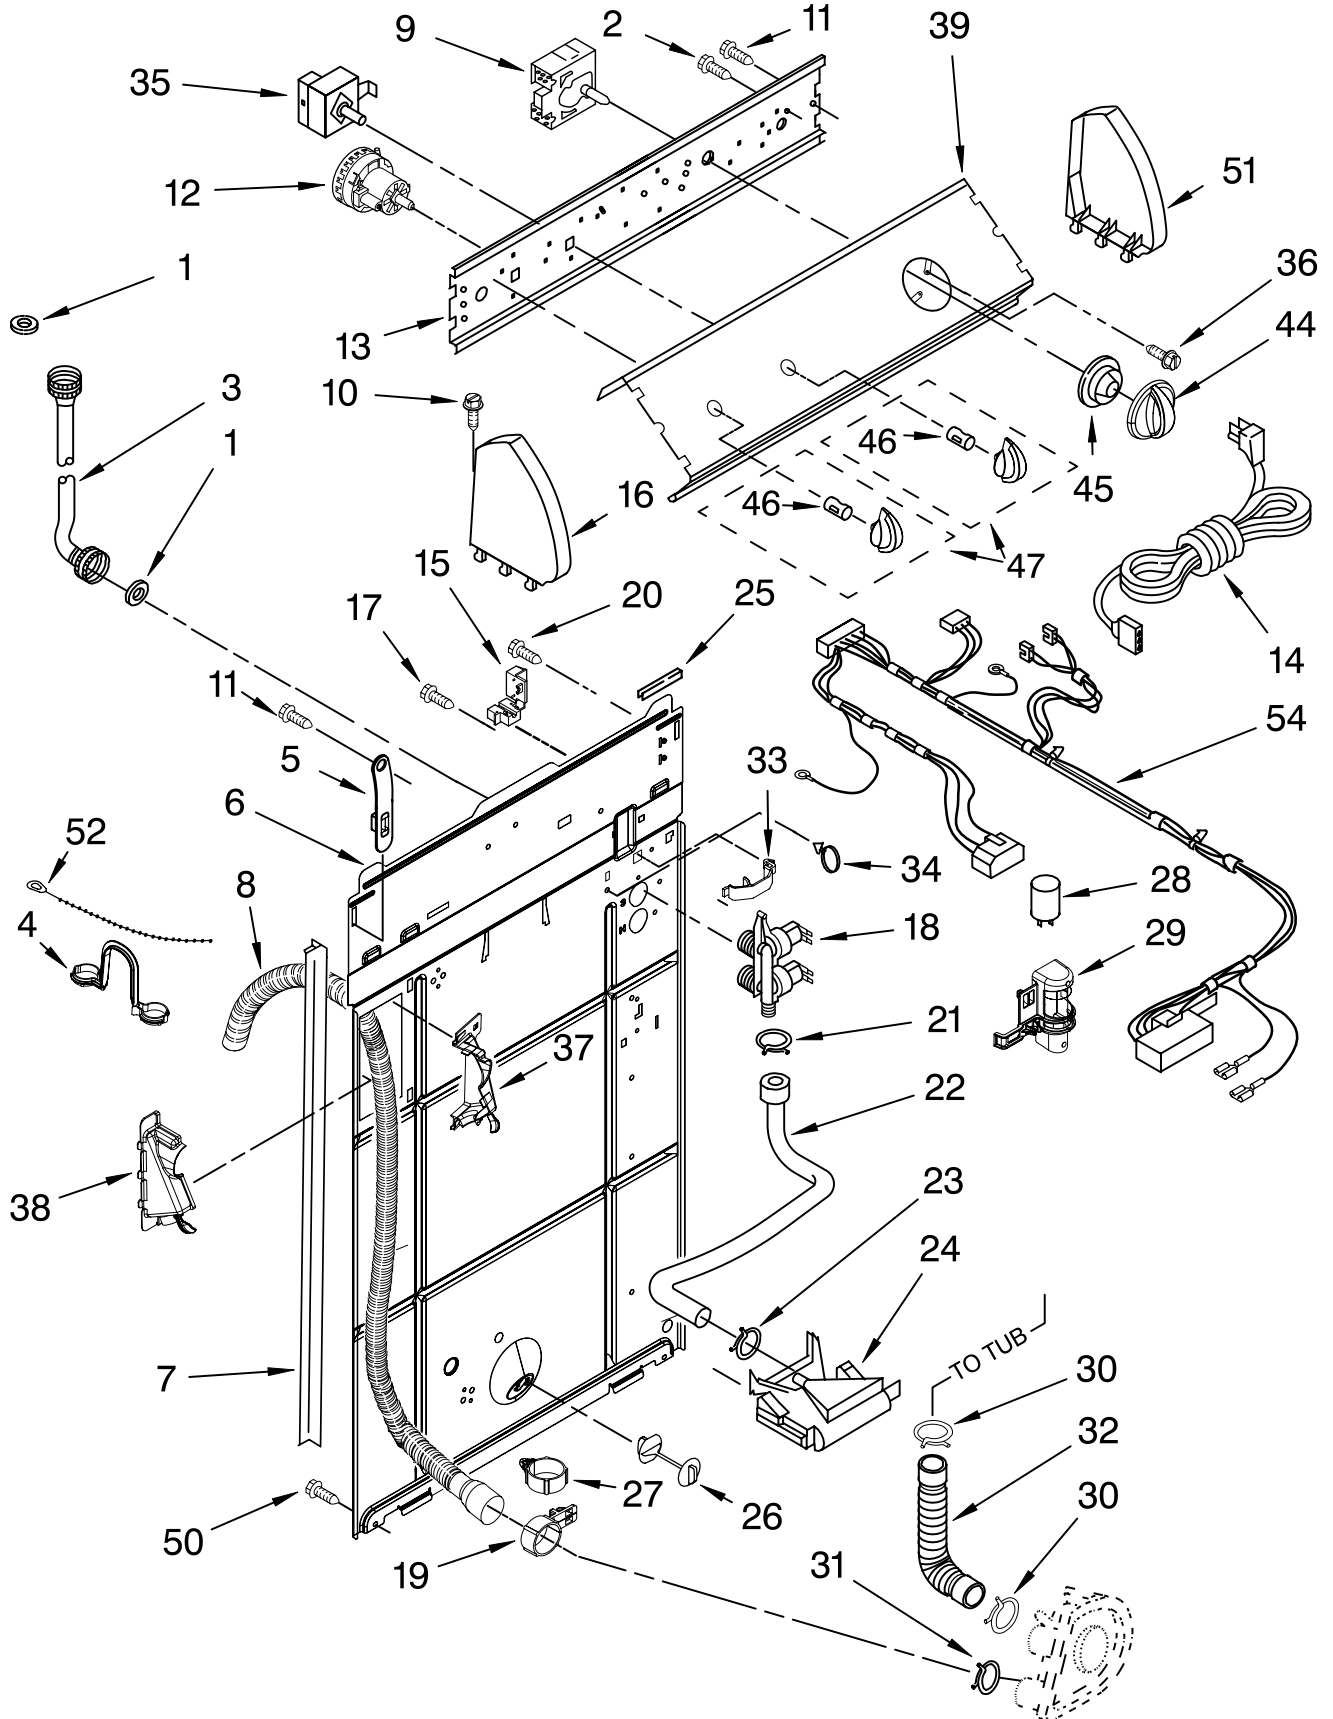

CONTROLS AND REAR PANEL PARTS

For Models: LBR5432PQ2, LBR5432PT2

(Designer White) (Biscuit)

FOR ORDERING INFORMATION REFER TO PARTS PRICE LIST

CONTROLS AND REAR PANEL PARTS

For Models: LBR5432PQ2, LBR5432PT2

(Designer White) (Biscuit)

Illus. No.	Part No.	DESCRIPTION	Illus. No.	Part No.	DESCRIPTION	Illus. No.	Part No.	DESCRIPTION
1	3976300	Washer, Water Inlet Hose (4)	16		Cap, End (L.H.)	36	3400818	Screw, Timer Mounting
2	3400073	Screw, Ground		8271365	White			
3		Hose, Water Inlet		8271368	Biscuit	37	8541669	Bucket, Drain Hose (Left Half)
	8571377	Cold	17	9740848	Screw, 8-18 x 1/2	38	8541658	Bucket, Drain Hose (Right Half)
	8571378	Hot	18	3955673	Valve, Water Mixing	39		Panel, Console
4	8541672	U-Bend, Drain Hose	19	8541668	Clamp, Hose		3956558	White
5	8568314	Strap, Console (2)	20	3351614	Screw, Ground		3956578	Biscuit
6	8541686	Panel, Rear	21	301958	Clamp, Hose	44		Knob, Timer
7	62747	Pad, Rear Panel	22	8541607	Hose, Vacuum Break		8544943	White
8	8559373	Drain Hose Assembly (Includes Items 19 & 27)	23	370450	Clamp, Hose		8544944	Biscuit
9	8557226	Timer, Control (60 Hz.) (Motor Not A Service Part)	24	3347034	Break, Vacuum	45		Dial, Timer
10	388326	Screw, 8-18 x 1.25	25	303294	Edge Protector		8544947	White
11	90767	Screw, 8-18 x 3/8	26	8519200	Support, Rear Panel		8544948	Biscuit
12	3366849	Switch, Water Level	27	8541667	Clamp, Hose	46	8536939	Clip, Knob
13	3948814	Bracket, Control	28	8572717	Capacitor, Motor Start	47		Knob, Control
14	661661	Cord, Power (Includes Item 15)	29	8318046	Clip, Capacitor		8544935	White
15	3952821	Strain Relief, Power Cord	30	3363366	Clamp, Hose		8544936	Biscuit
			31	8317496	Clamp, Hose	50	62863	Screw, 10-16 x 3/8
			32	3951449	Hose, Pump To Tub (Includes Item 30)	51		Cap, End (R.H.)
			33	3349557	Retainer, Harness		8271359	White
			34	8559320	Restraint, Hose		8271362	Biscuit
			35	661612	Switch, Water Temperature	52	3347868	Cable Tie
						54	3957021	Harness, Wiring (For Detail See Page 9 & 10)
						FOLLOWING PARTS NOT ILLUSTRATED		
						3957361 Miscellaneous Parts Bag		

FOR ORDERING INFORMATION REFER TO PARTS PRICE LIST